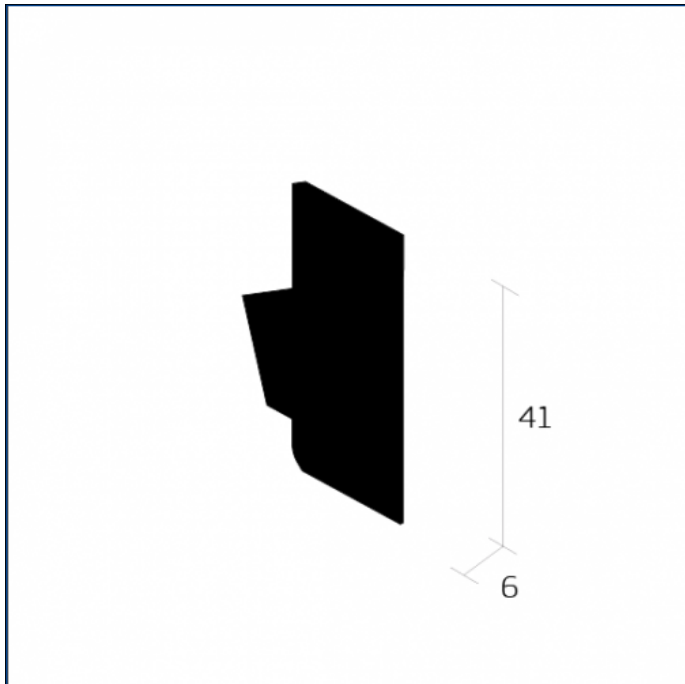

QCT1

QCT1 RIGID CAPTILE CAPPING STRIP

LRV & COLOUR

Capping

6 Black	7 Dark Brown	15 Char coal	29 Cloud Grey	31 Caramel	81 White
------------	--------------------	--------------------	---------------------	---------------	-------------

These colours are for guidance only, always [request a sample](#) for an exact colour match. [Read more about Light Reflectance Values \(LRVs\) here.](#)

SPECIFICATIONS

ID	4746
Material	uPVC
Height (mm)	40
Width (mm)	17
Gauge (mm)	8
Fitting Method	Contact Adhesive
Environment	Internal
Use with	Resilient Floorcoverings
Warranty	10 Year (On application)
Building Reg Compliant	Yes
Equality Act Compliant	Yes
Standard length	2m